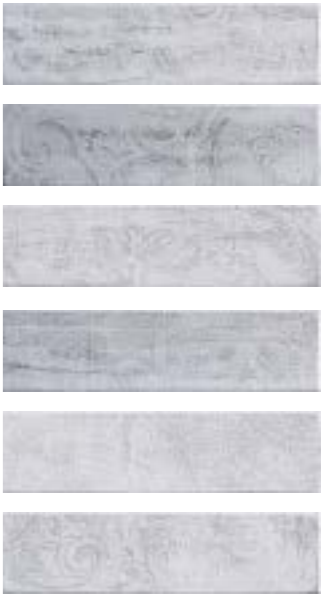

white body – 7,5x30 / 3x12"

CHAPEL

Chapel Marrón - **B15**
20 different graphics

Chapel Gris - **B15**
20 different graphics

Chapel Flor Marrón - **B09**
6 different graphics

Chapel Flor Gris - **B09**
6 different graphics