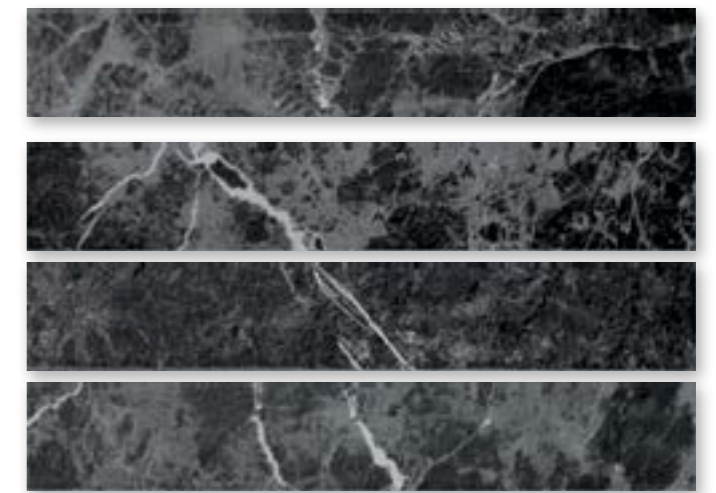

Himalaya Makalu
8x44,25

Himalaya Makalu
Himalaya Pumori
8x44,25

porcelain – 8x44,25 / 3x17"

HIMALAYA

Himalaya Makalu - **B08**
12 different graphics

Himalaya Pumori - **B08**
12 different graphics

19

design composition